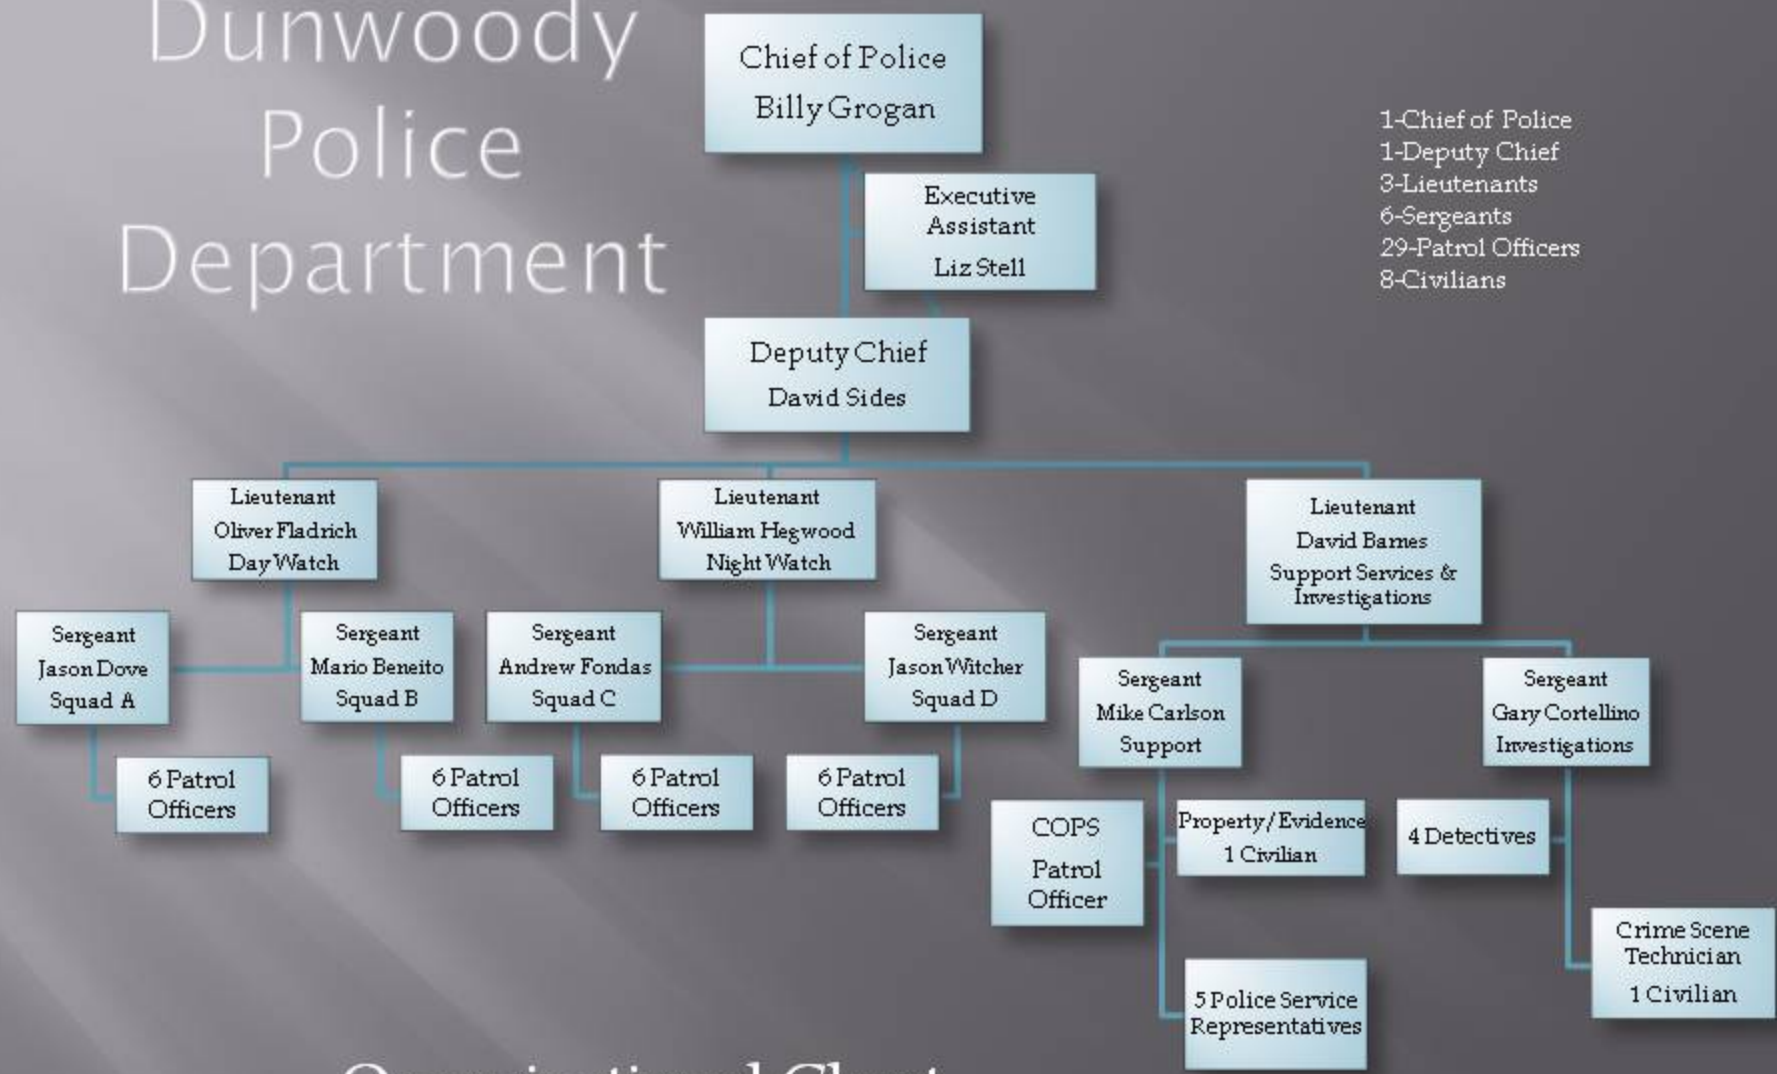

Dunwoody Police Department

1-Chief of Police
 1-Deputy Chief
 3-Lieutenants
 6-Sergeants
 29-Patrol Officers
 8-Civilians

Organizational Chart

May 12, 2009